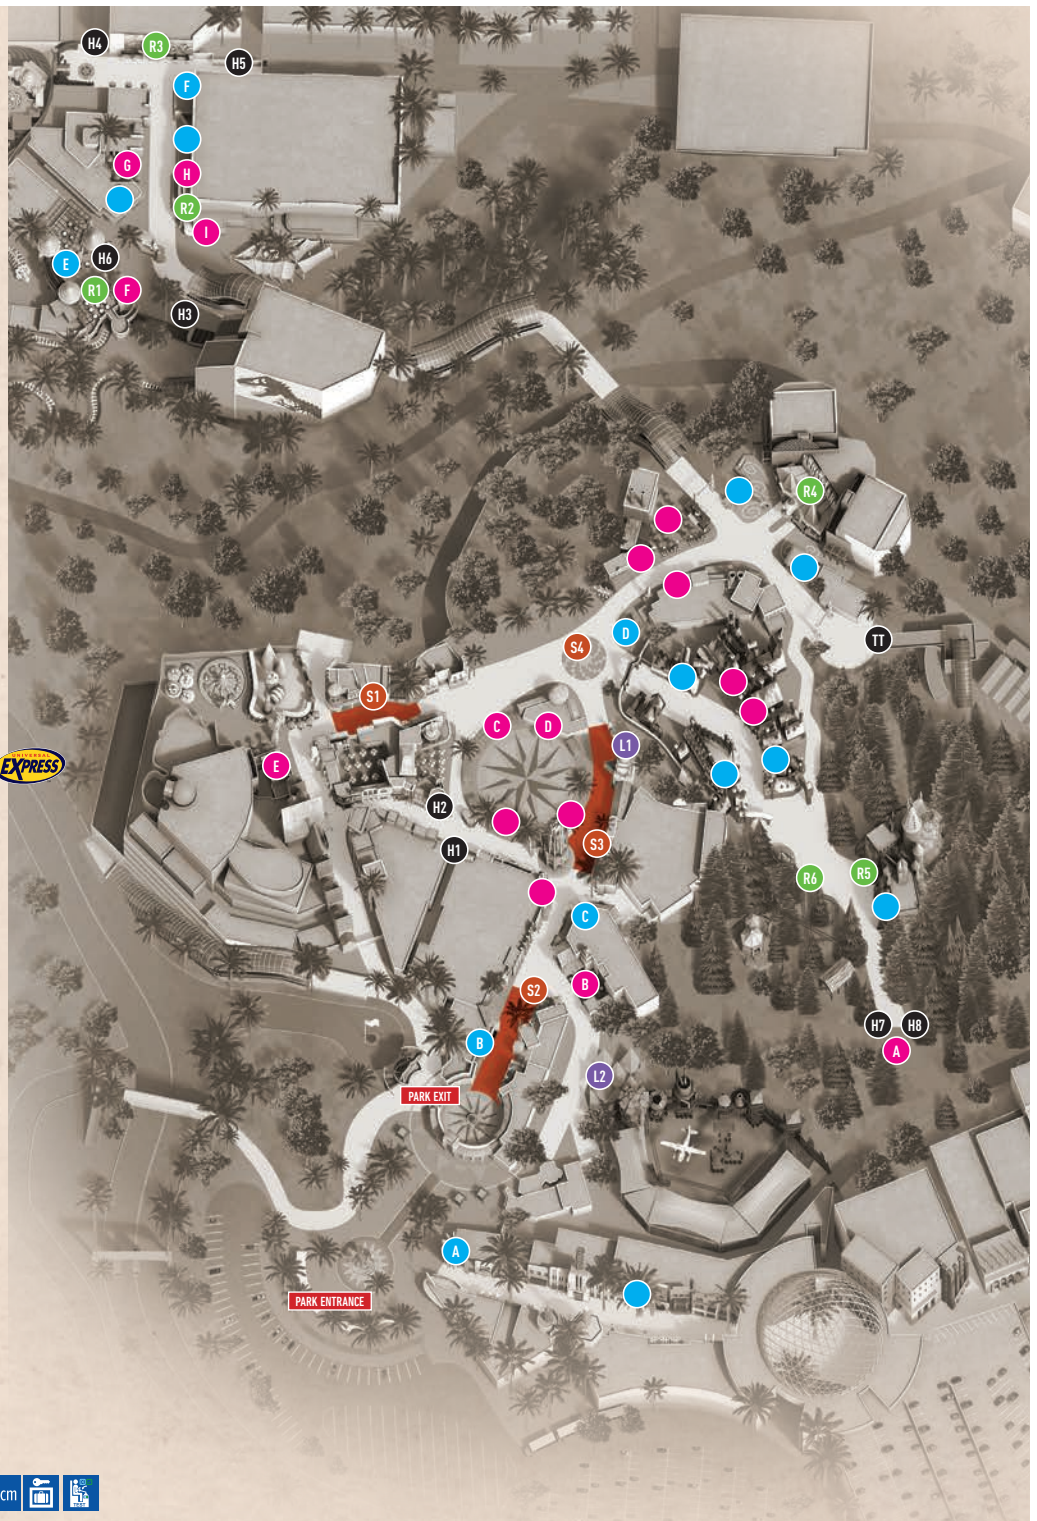

Universal Studios Hollywood HALLOWEEN HORROR NIGHTS

SELECT NIGHTS SEPT. 5 - NOV. 3

HAUNTED HOUSES

- **H1** A Quiet Place
- **H2** Monstruos 2: The Nightmares of Latin America
- **H3** Dead Exposure: Death Valley
- **H4** The Weeknd: Nightmare Trilogy
- **H5** The Texas Chainsaw Massacre: The Legacy of Leatherface
- **H6** Universal Monsters: Eternal Bloodlines
- **H7** Ghostbusters: Frozen Empire
- **H8** Insidious: The Further

BACKLOT

- **TT** Terror Tram: Enter the Blumhouse

SCARE ZONES

- **S1** Luchadores Monstruosos
- **S2** Chainsaw Punkz
- **S3** Skull Lordz
- **S4** Murder of Crowz

ENTERTAINMENT & MORE

- **L1** Late Night with Chucky
  See Official Park App for Wait Time
- **L2** The Purge: Dangerous Waters
  See Official Park App for Show Times

RIDES & ATTRACTIONS

- **R1** Jurassic World - The Ride 42"/107cm
- **R2** Revenge of the Mummy 48"/122cm
- **R3** TRANSFORMERS™: The Ride-3D 40"/102cm
- **R4** The Simpsons Ride™ 40"/102cm
- **R5** Harry Potter and the Forbidden Journey™ 48"/122cm
- **R6** Flight of the Hippogriff™ 39"/100cm

- ★ Certain restrictions apply – see details at entrance
- Guest must be at least indicated height
- Guest may remain in standard wheelchair
- Guest may remain in ECV
- Mobile Food & Drink Ordering available
- Guest must transfer to ride's seating
- Loose articles are not permitted – free lockers are available for duration of visit
- This ride employs safety restraints which may restrict certain guests from riding due to body shape and size

EXPRESS Universal Express participating attraction

SHOPPING

- **A** Universal Studio Store CityWalk
- **B** Universal Studio Store
- **C** Animation Studio Store
- **D** Upper Lot Pop-Up Tent
- **E** Jurassic Outfitters
- **F** Production Central

Additional Shopping Locations
See Official Park App for More Info

DINING

- **A** Snacks & Beverage Cart
- **B** Chucky's Dive Bar
- **C** Día de los Muertos Bar
- **D** Little Cocina

Monster Minion Café

- **F** The Weeknd: Nightmare Trilogy Bar
- **G** Leatherface's BBQ
- **H** Studio Scoops
- **I** Monster Eats
- **Additional Dining Locations**
  See Official Park App for More Info

WARNING: EVENT MAY BE TOO INTENSE FOR YOUNG CHILDREN AND IS NOT RECOMMENDED FOR CHILDREN UNDER THE AGE OF 13. COSTUMES SUBJECT TO COSTUME POLICY. NO COSTUME MASKS ALLOWED.